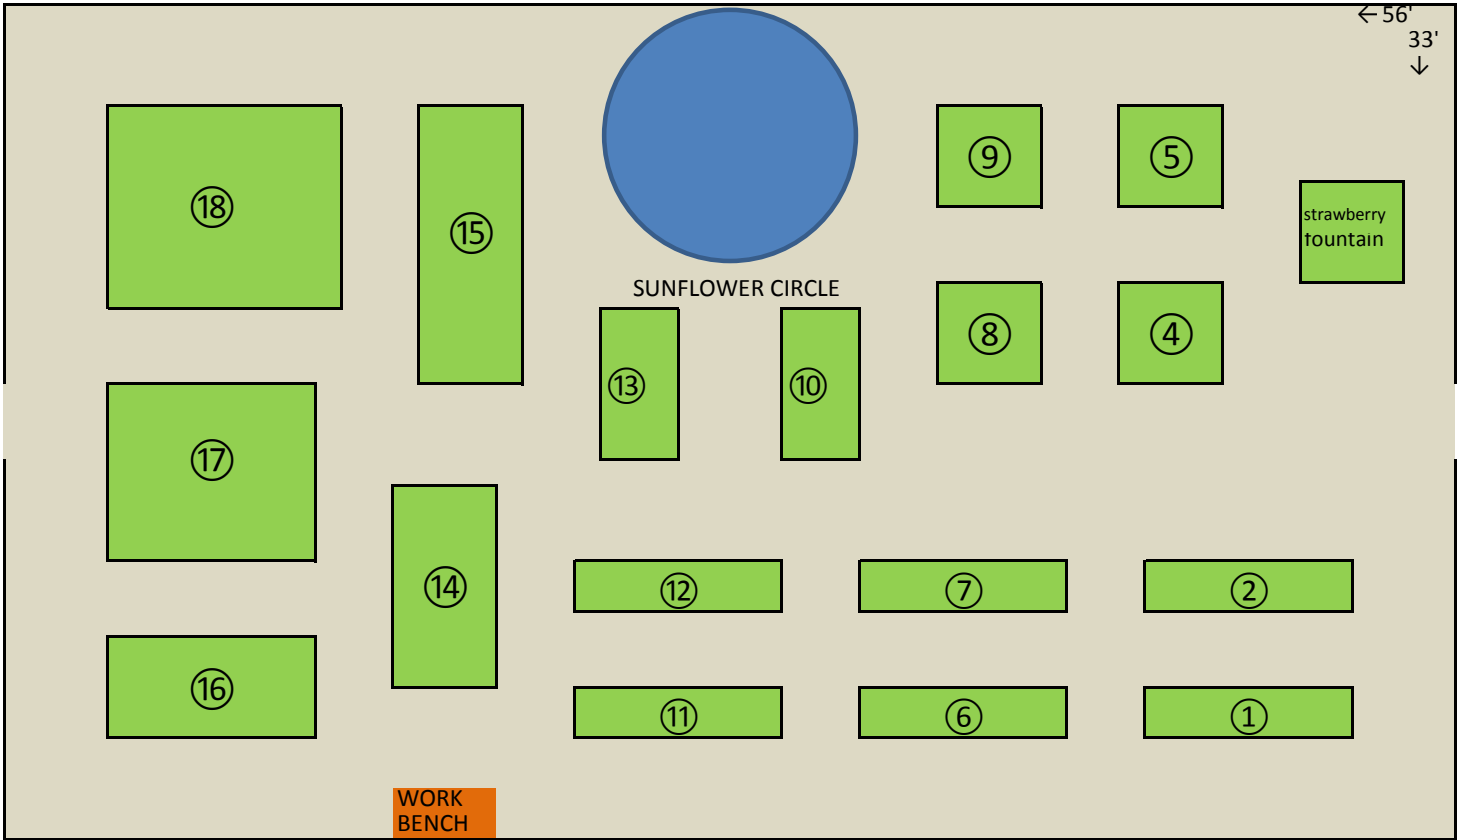

NORTH

← 56'
33'
↓

SUNFLOWER CIRCLE

strawberry fountain

WORK BENCH

SCHOOL